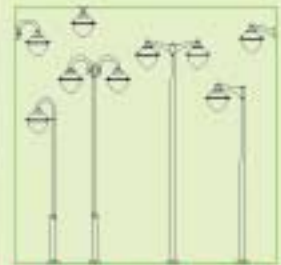

**NOW AVAILABLE
IN LED**